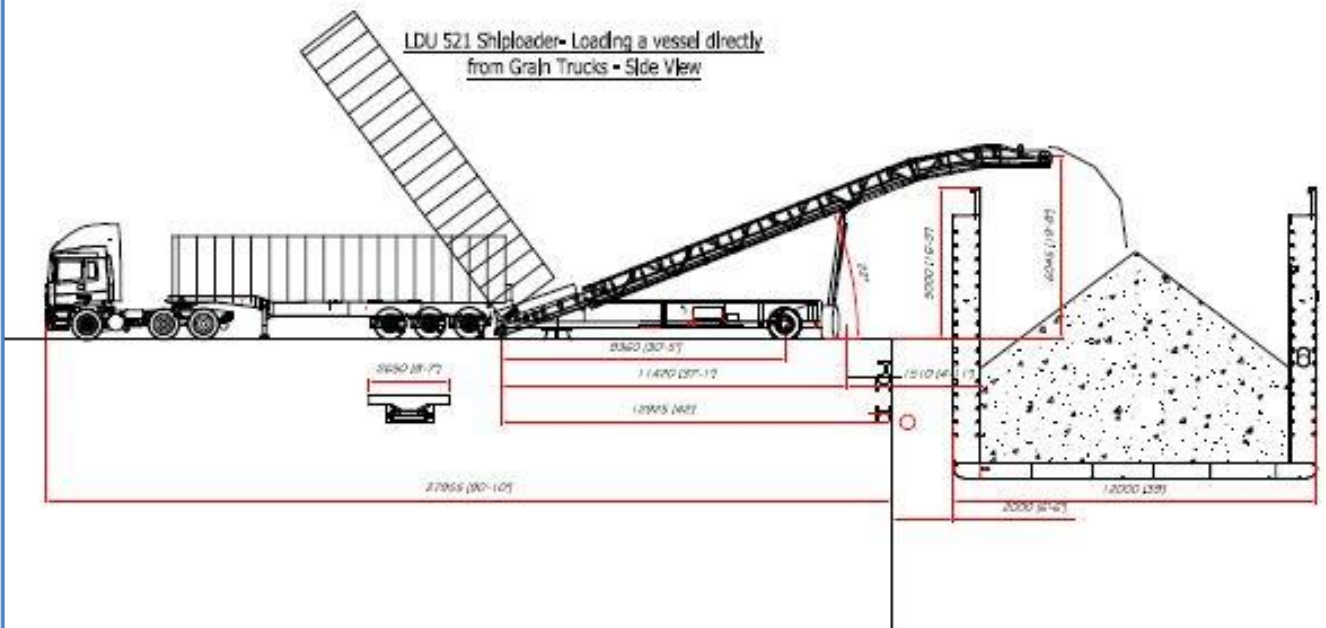

pALM Bulk Solutions Ltd

Offer a Used - TELESTACK - LDU 521 MOBILE SHIP LOADER

TELESTACK 21.0 metre Shiploader.

- Upto 400 tonne/hour handling rate on Grain.
- 1050 mm wide Chevron cleated conveyor belt.
- Variable angle boom 12 to 25 degrees.
- Receive bulk material direct from Truck or Wheel Loader.
- Load vessels up to 5.0 m Freeboard.
- Electric Motor Belt and Power Pack Drives.
- Wheel mounted for tow ability and powered radial travel.
- Supplied New in 2011.
- Low use - around 1000 operational hours.

LDU 521 Radial Shiploader loading a Vessel at 400 TPH (Peak) @ 0.7 t/m³

LDU 521 Shiploader- Loading a vessel directly from Grain Trucks - Side View

LDU 521 Shiploader- Loading a vessel directly from Grain Trucks - Plan View